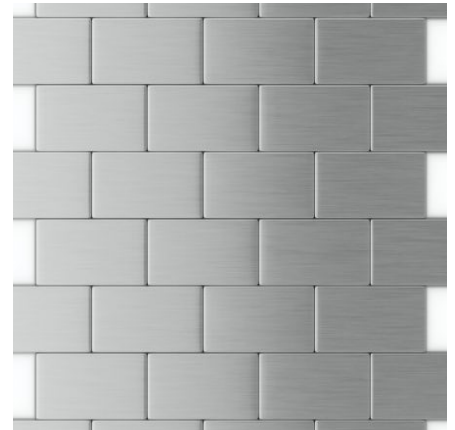

STAINLESS STEEL BRICK TILE

Recreate the classic subway tile, but with a modern twist. The clean lines of the ProntoMosaics Brick Tile are given an industrial edge with the slate gray look of stainless steel. Save time and money with ProntoMosaics by Speedtile. Everstik adhesion allows for easy, do-it-yourself installation in hours. Featuring no-mess installation with no thinset and no grout, ProntoMosaics are ultra thin, making it easy to cut with minimal tools.

Account for 10% waste when ordering.

DIMENSIONS (WXLXD)
10.98 in. x 11.81 in. x 0.2 in.

Tessellated dimensions:
Sq In: 114.68"
Sq Ft: 0.796'

Stainless Steel Brick Tile

PRODUCT	DESCRIPTION	MATERIAL
STBRICKMOS	Brick SpeedTiles in Stainless Finish	Stainless Steel