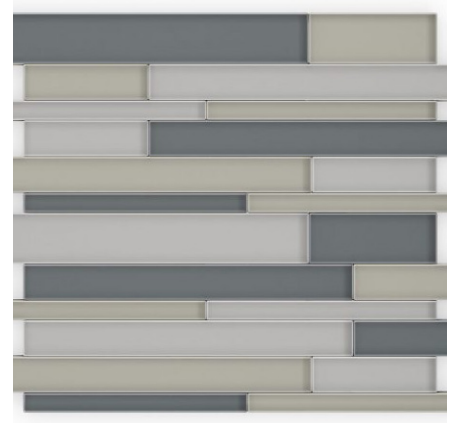

SATYA **GLASS** TILE

Perfect combination of smoothness and modernity, Satya blends delightfully with white and other subtle tones like gray. Everstik adhesion allows for easy, do-it-yourself installation in hours. Featuring no-mess installation with no thinset and no grout, ProntoMosaics are ultra thin, making it easy to cut with minimal tools.

Account for 10% waste when ordering.

DIMENSIONS (WXLXD)
11.89 in. x 9.69 in. x 0.2 in.

Tessellated dimensions:
Sq In: 87.2"
Sq Ft: 0.605'

Satya Glass Tile

PRODUCT	DESCRIPTION	MATERIAL
STSATYAMOS	Satya Mixed Glass SpeedTile	Glass