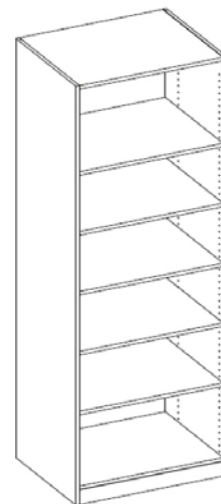

## F9 BUILDER SERVICES WIDE FIVE SHELF CLOSET

Our curated collection of closet modules was selected to make customization and organization simple. The five shelf closet provides ample space for clothing and basket storage.

- Available in White and Walnut
- The shelves can be moved to any position, creating flexibility for storage on each shelf.
- Unit Weight: 136.7 lbs.
- Loaded Weight Capacity: Overall Unit 100 lbs.
- Maximum Shelf Weight Capacity: 40 lbs.
- Product Dimensions: 30" wide x 24" deep x 84" tall

## F9 BUILDER SERVICES **PETITE FIVE SHELF CLOSET**

Our curated collection of closet modules was selected to make customization and organization simple. The 15" wide five shelf units packs a lot of storage in to a small space. Utilize the flat shelves for sweater or basket storage, or pair the unit with shoe rack shelves to showcase your shoe collection!